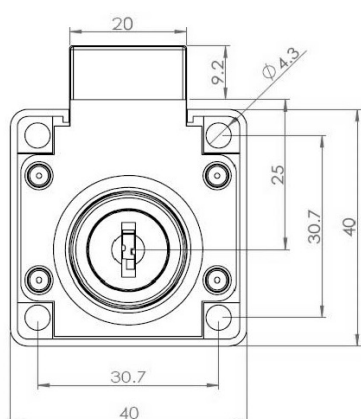

## Description:

Rim Lock 850,  $\varnothing 19 \times 26$ mm, Drawer, NPL, CK SISO

## Item number:

14.01.075-0

| Units | Box | Carton | HS Code    | Barcode  |
|-------|-----|--------|------------|--|
| Pcs.  | 12  | 120    | 8301300000 |  |
|       |     |        |            | 5704866032636  |