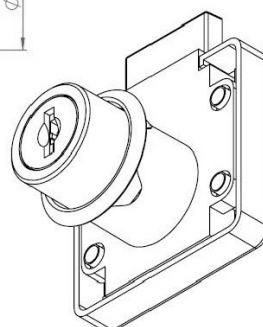

PRODUCT SHEET

Description:

Rim Lock 850, $\varnothing 19 \times 26$ mm, Drawer, NPL, CK SISO

Item number:

14.01.075-0

Units	Box	Carton	HS Code	Barcode
Pcs.	12	120	8301300000	
				5704866032636

SISO A/S

Mileparken 11
DK-2740 Skovlunde
Denmark
VAT: DK 24786013

Phone +45 45 830 900

www.siso.dk
siso@siso.dk

Danske Bank
Nytorv Branch
Copenhagen
SWIFT: DABADKKK

Account no.
4180 3112 112936
IBAN Account
DK7230003112112936