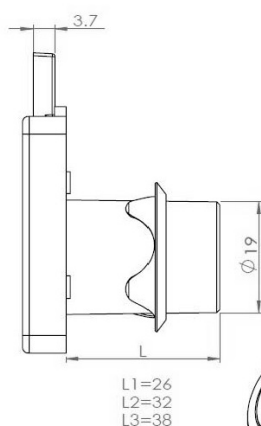

## Description:

Rim Lock 850,  $\varnothing 19 \times 26$ mm, Drawer, NPL, CK SISO

## Item number:

14.01.075-0

| Units | Box | Carton | HS Code    | Barcode  |
|-------|-----|--------|------------|--|
| Pcs.  | 12  | 120    | 8301300000 |  |
|       |     |        |            | 5704866032636  |